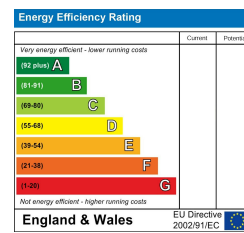

29 Malletts Close
Stony Stratford
Milton Keynes
Buckinghamshire
MK11 1DQ

£1,050 Per Month

To view this property call Carters on 01908265200 or email admin@cartersrentals.com

Viewing Arrangements

 01908265200